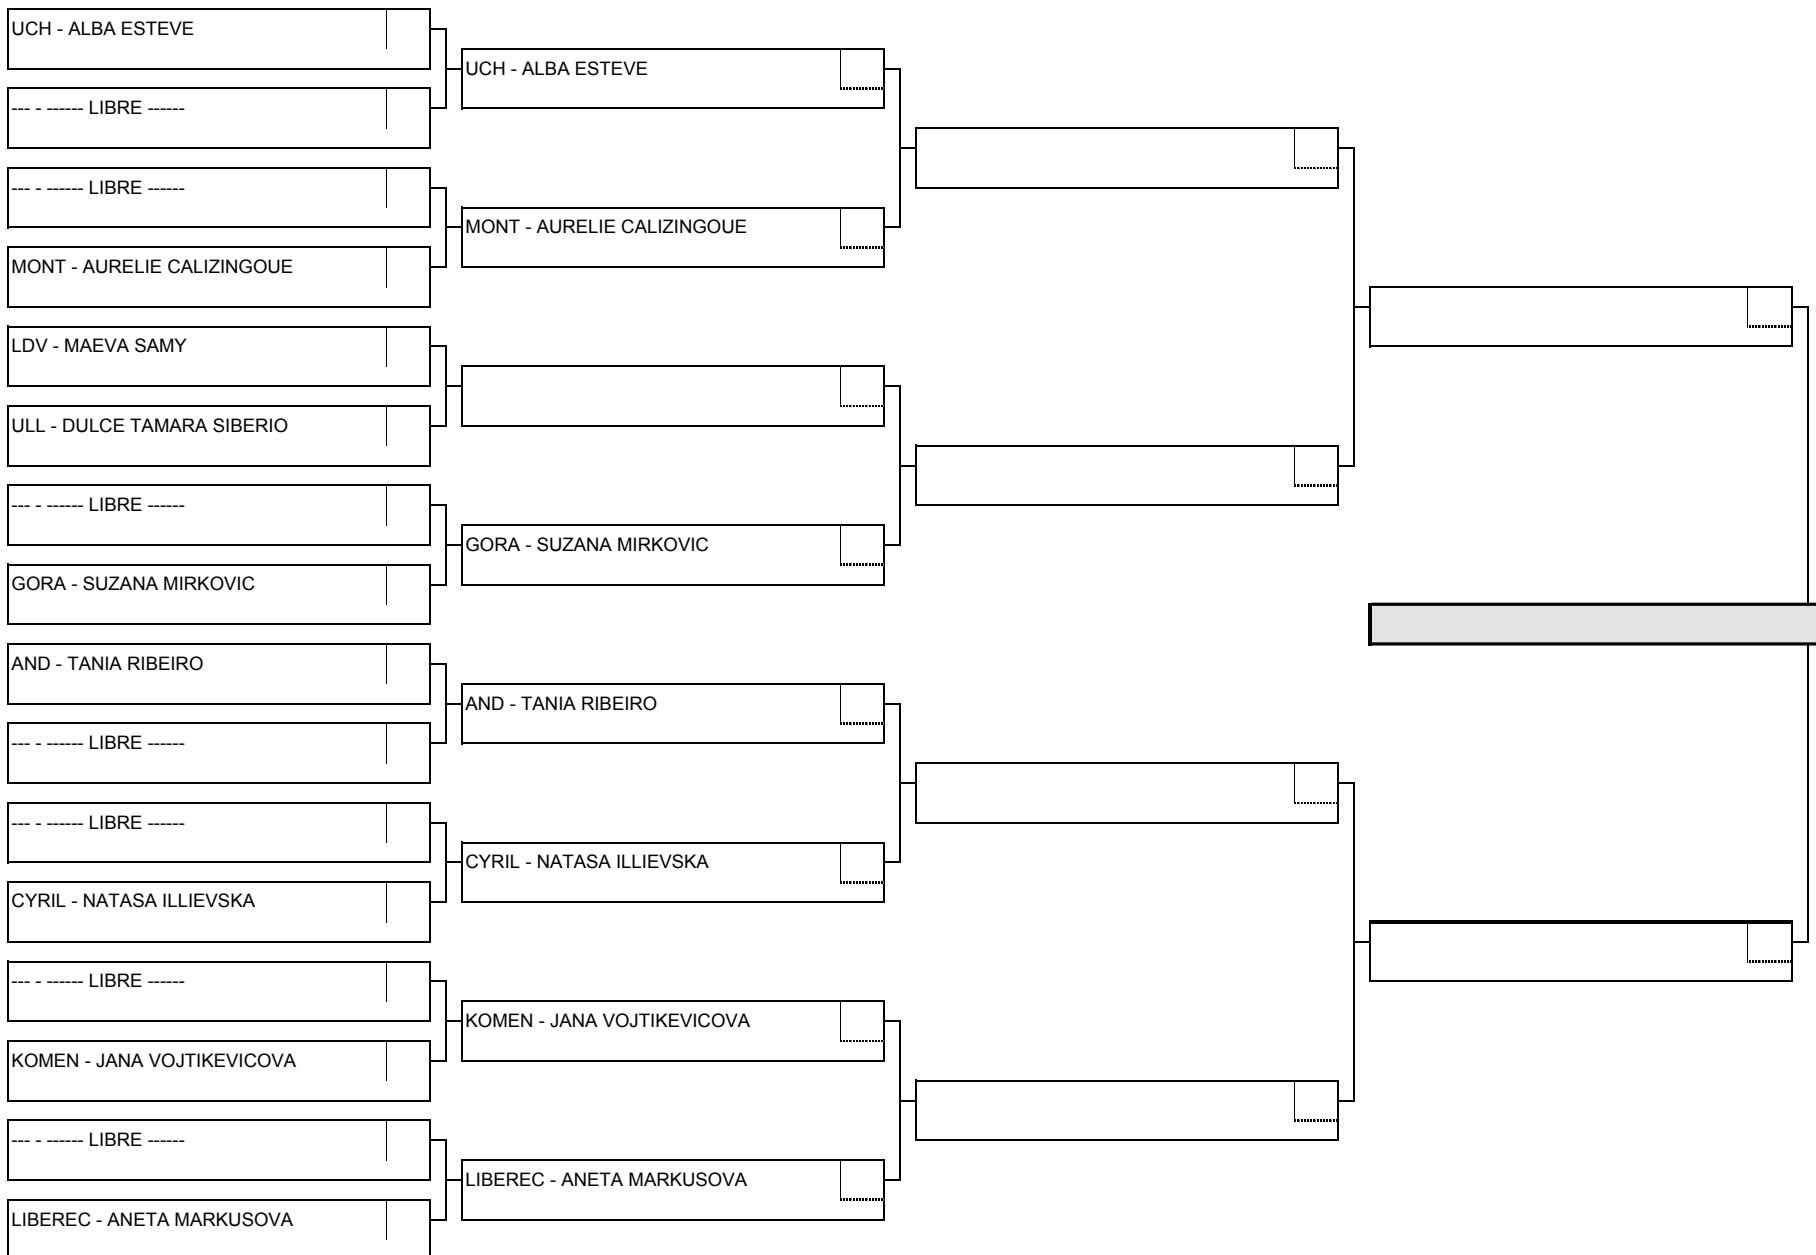

Category: FEMALE KUMITE -55 Kg

Total competitors = 18

Category: FEMALE KUMITE -55 Kg **Total competitors = 18**

Category: FEMALE KUMITE -55 Kg Total competitors = 18

Category: FEMALE KUMITE -55 Kg **Total competitors = 18**