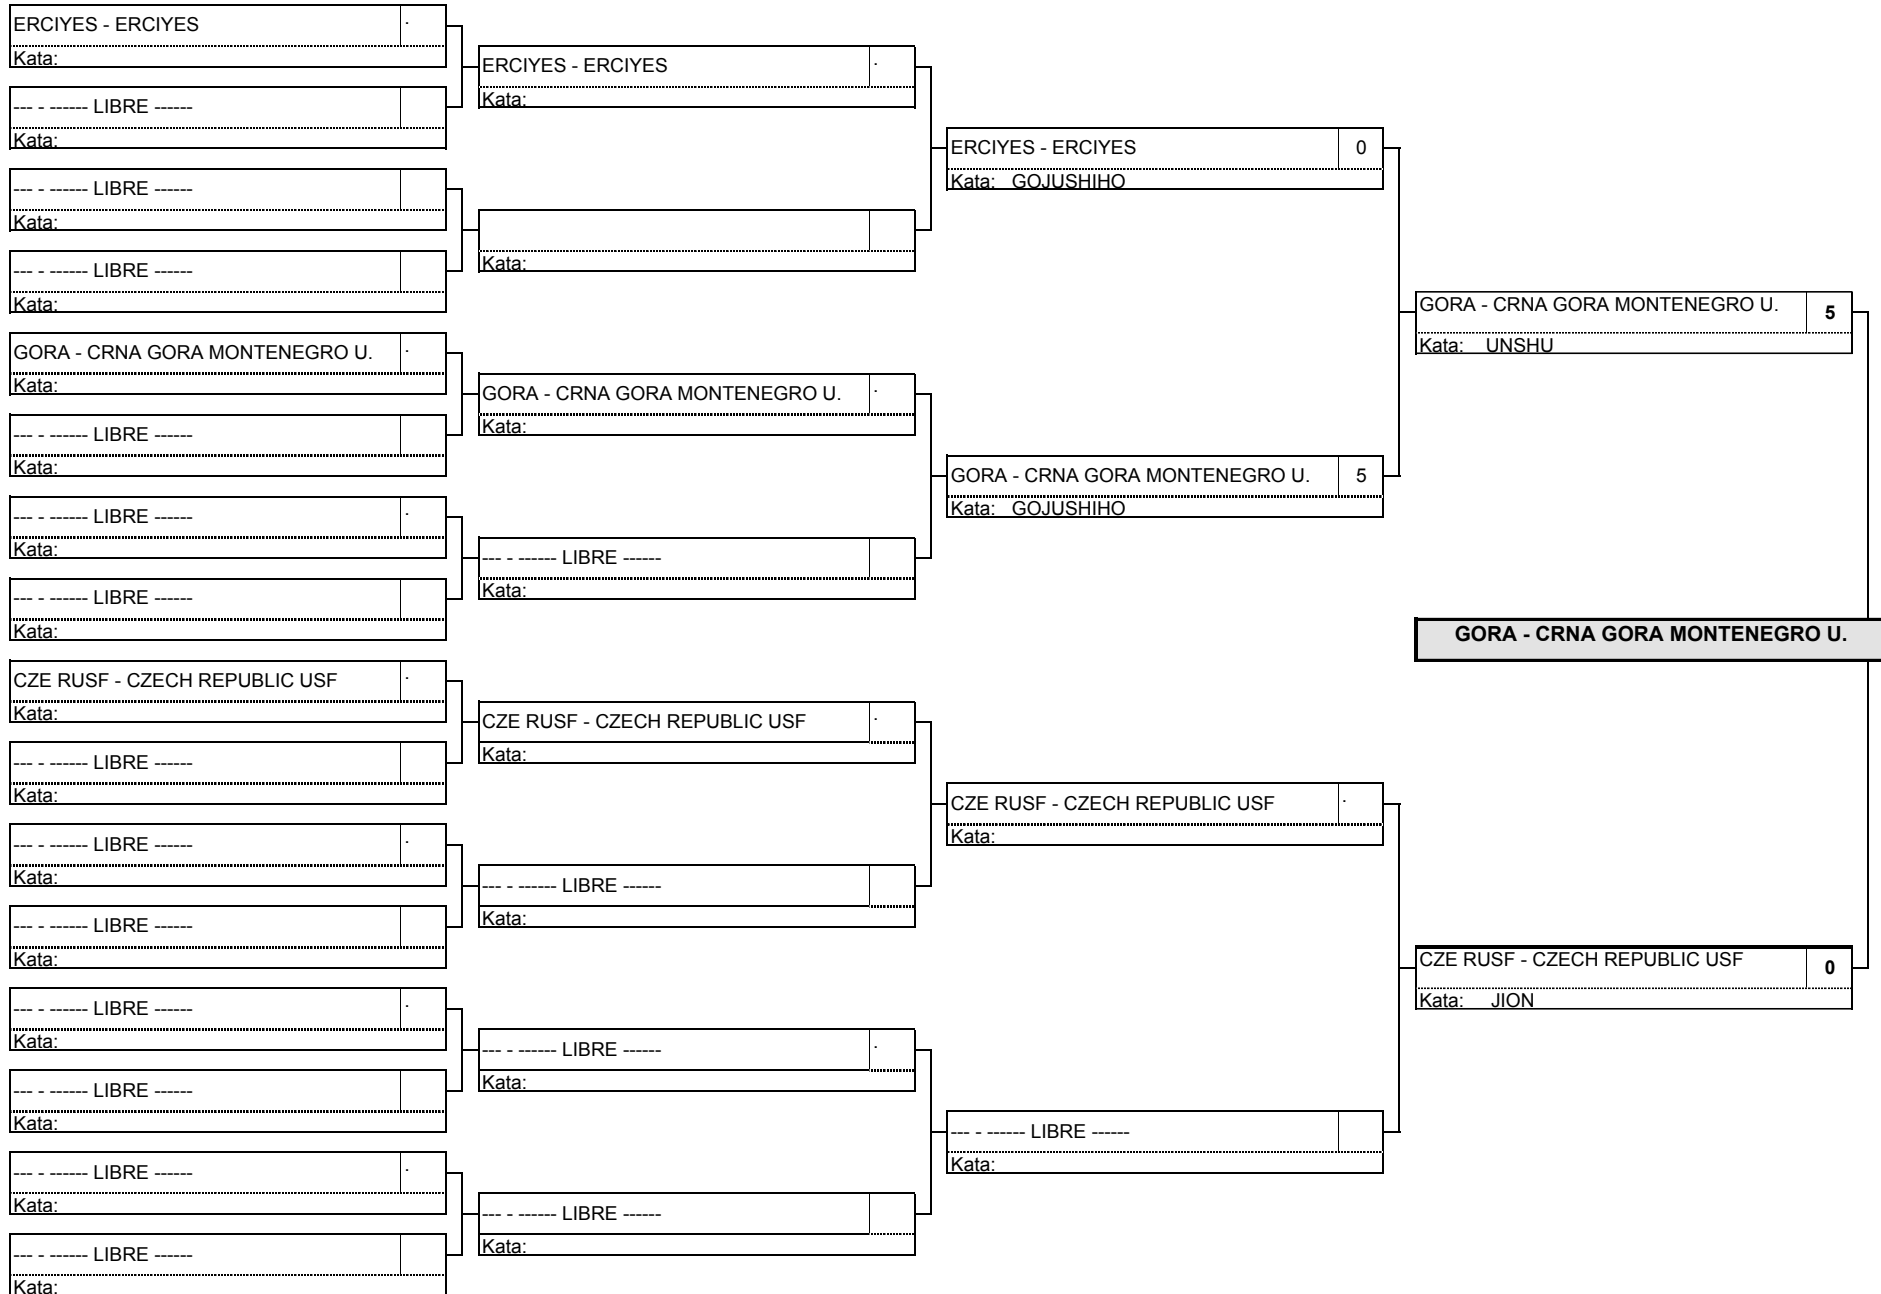

Category: TEAM KATA FEMALE

Total competitors = 3

Category: TEAM KATA FEMALE

Total competitors = 3

**PARTE SUPERIOR
UPPER PART**

**PARTE INFERIOR
LOWER PART**