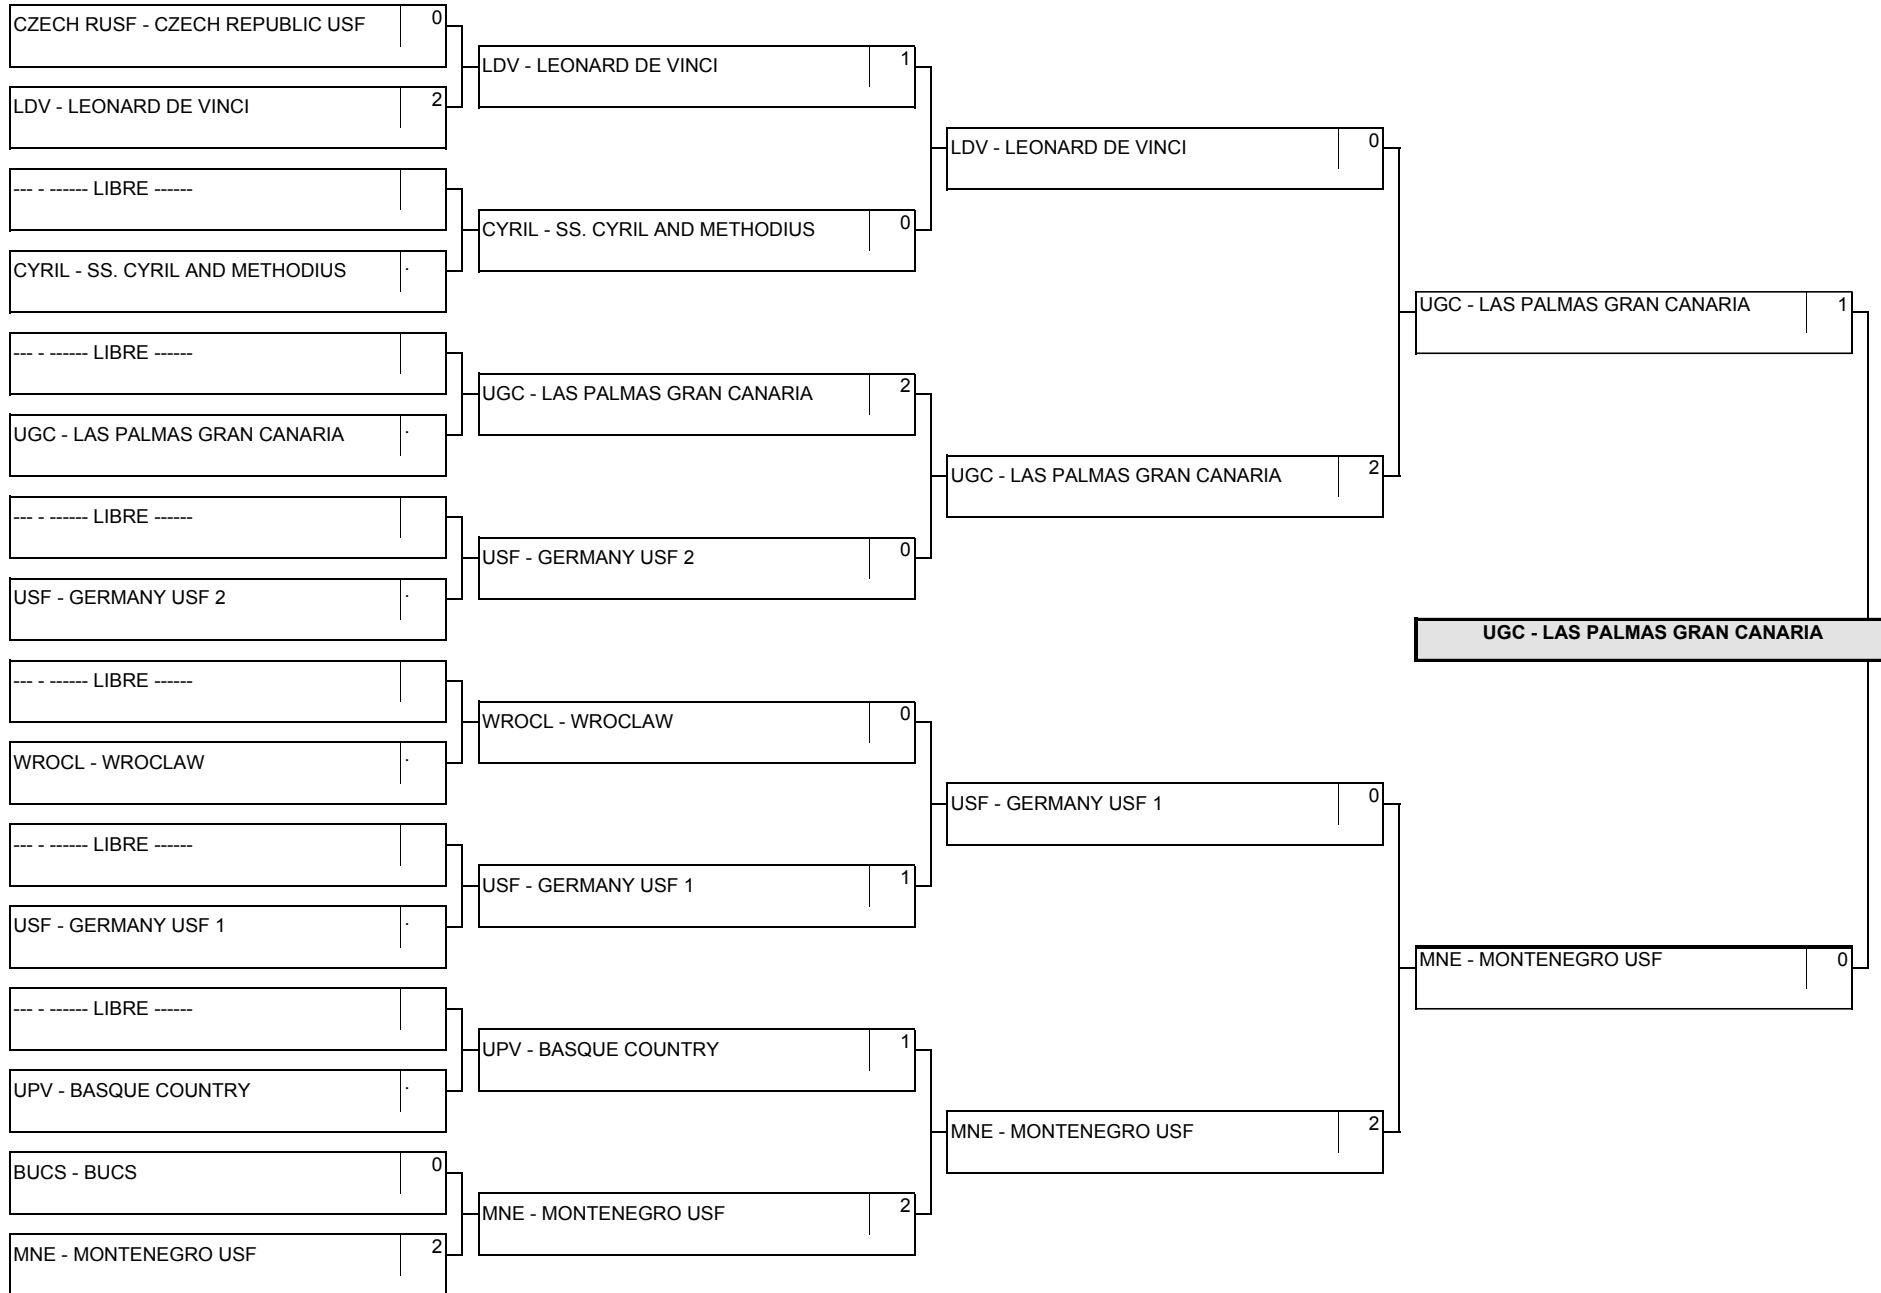

Category: TEAM KUMITE FEMALE

Total competitors = 10

Category: TEAM KUMITE FEMALE **Total competitors = 10**

**PARTE SUPERIOR
UPPER PART**

**PARTE INFERIOR
LOWER PART**