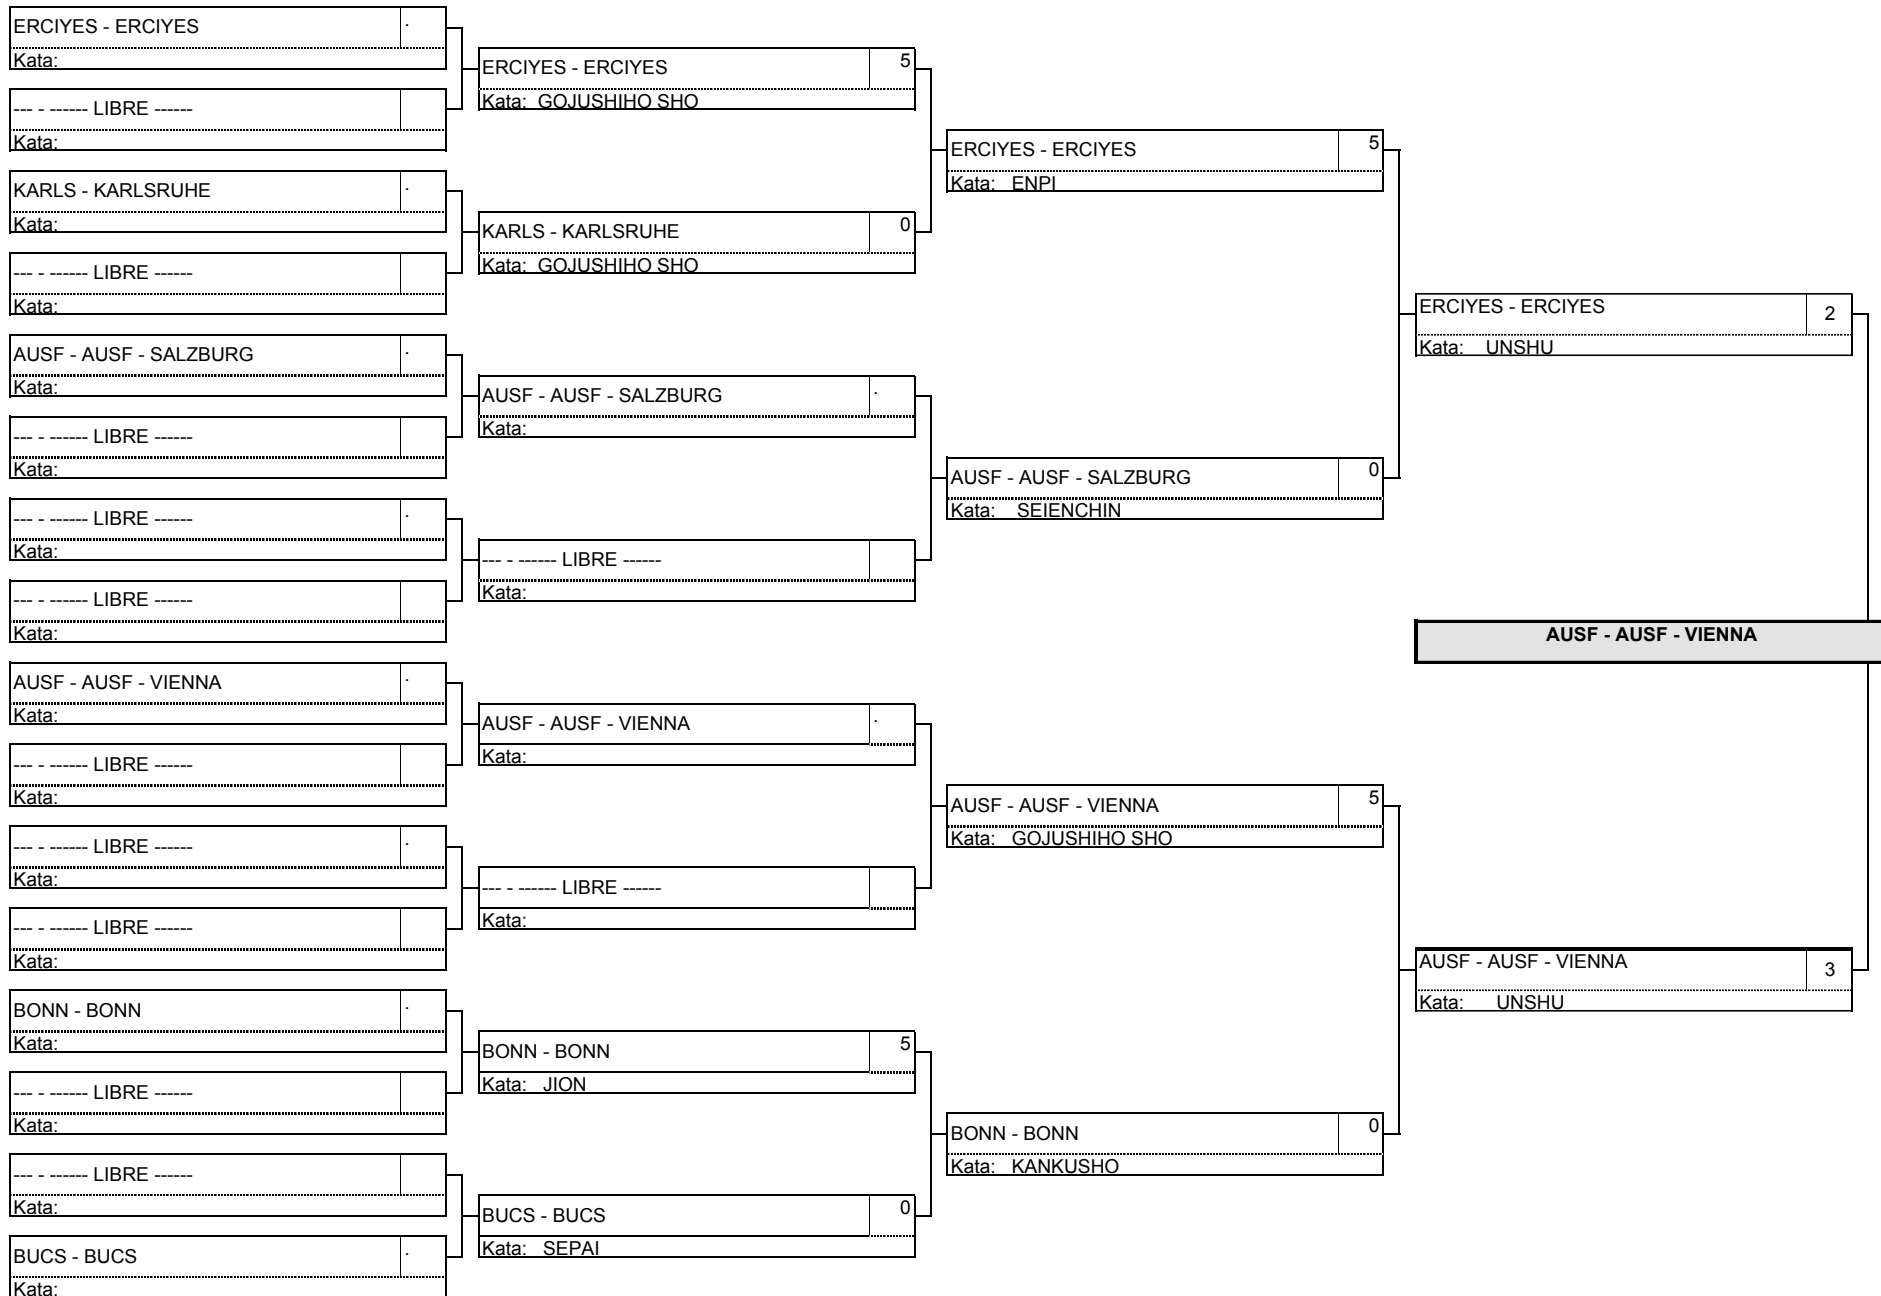

Category: TEAM MALE KATA

Total competitors = 6

**Category: TEAM MALE KATA** **Total competitors = 6**

**PARTE SUPERIOR  
UPPER PART**

**PARTE INFERIOR  
LOWER PART**