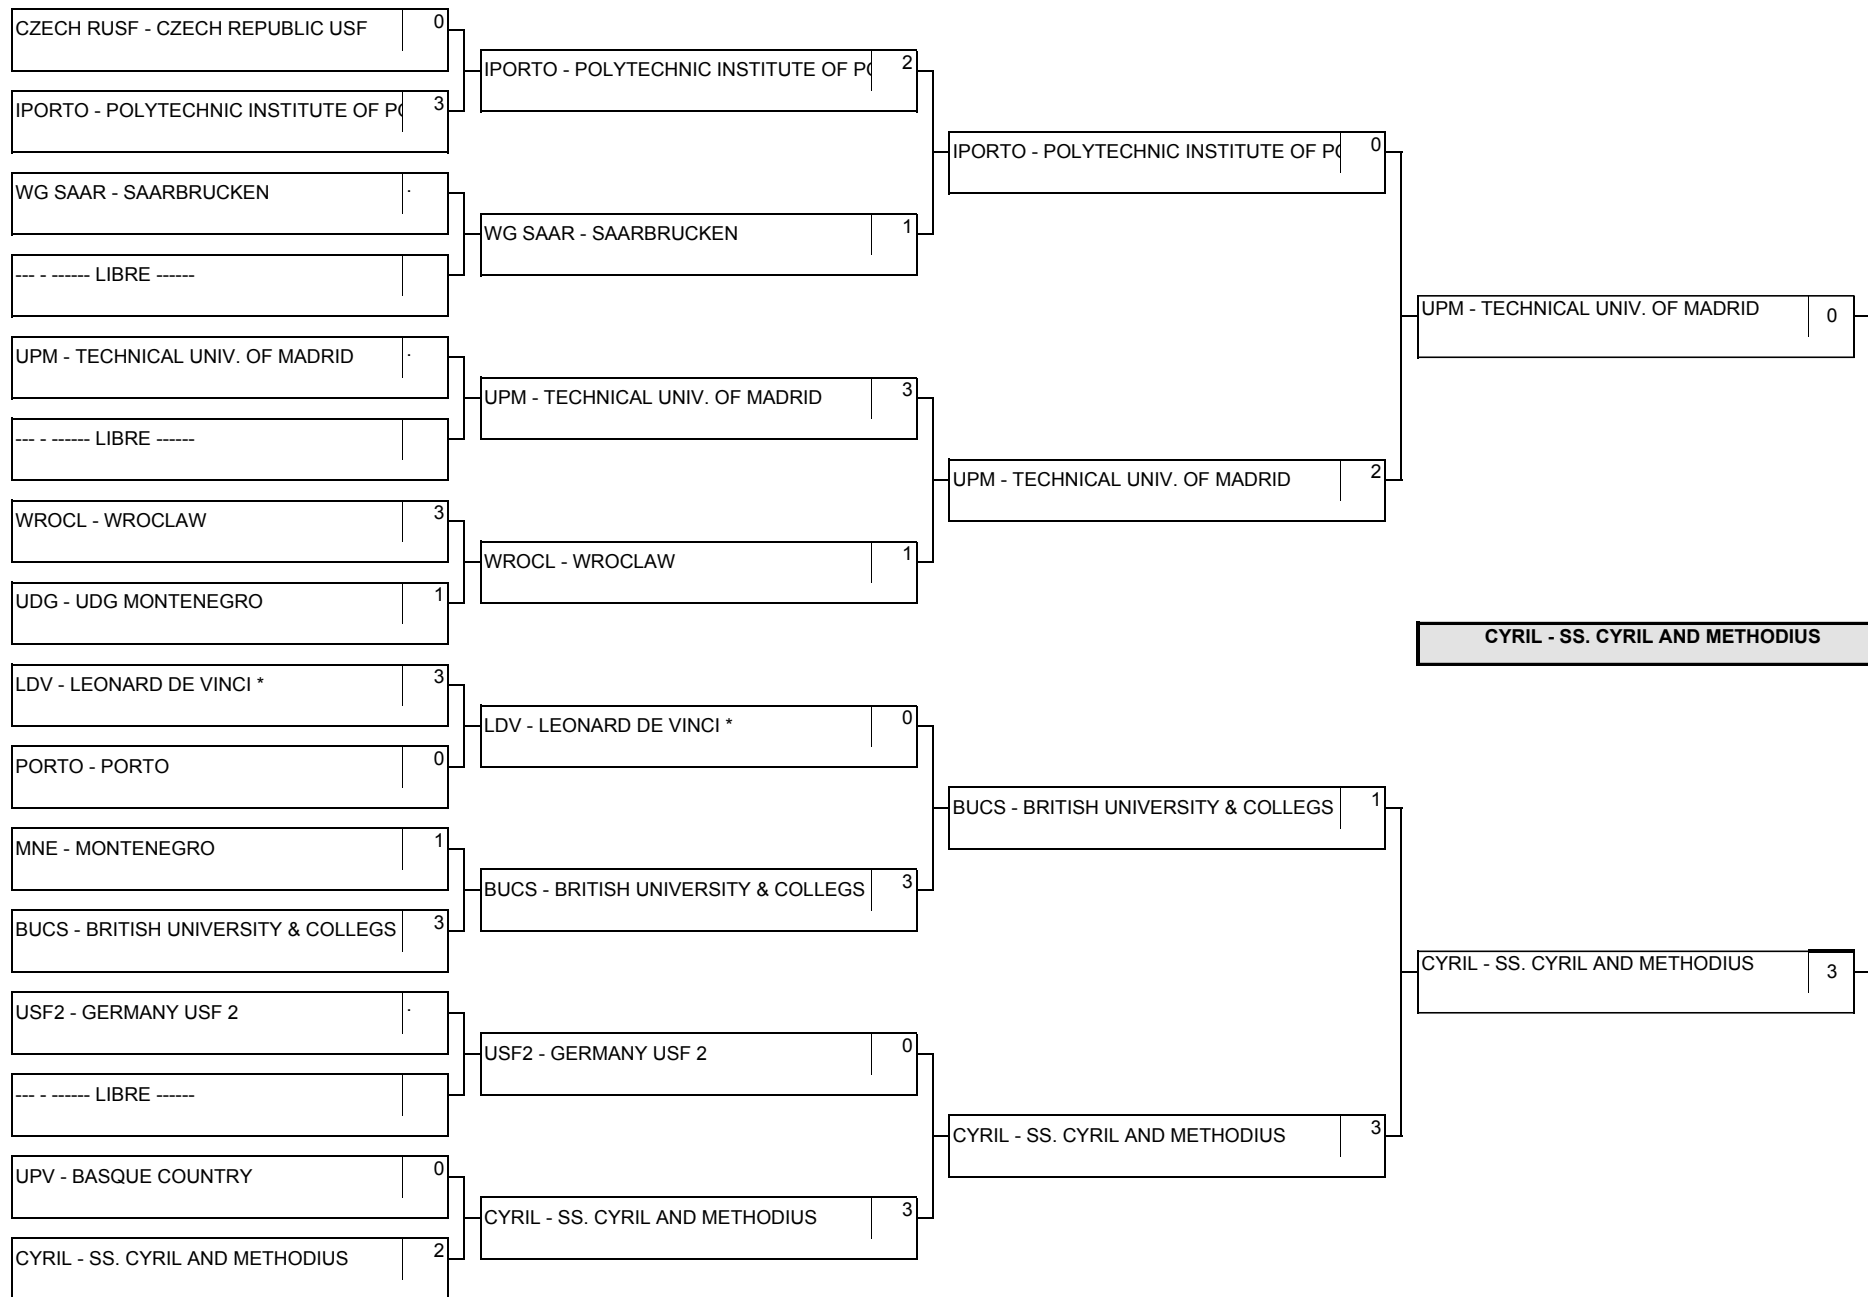

Category: TEAM KUMITE MALE

Total competitors = 13

Category: TEAM KUMITE MALE **Total competitors = 13**

**PARTE SUPERIOR
UPPER PART**

**PARTE INFERIOR
LOWER PART**