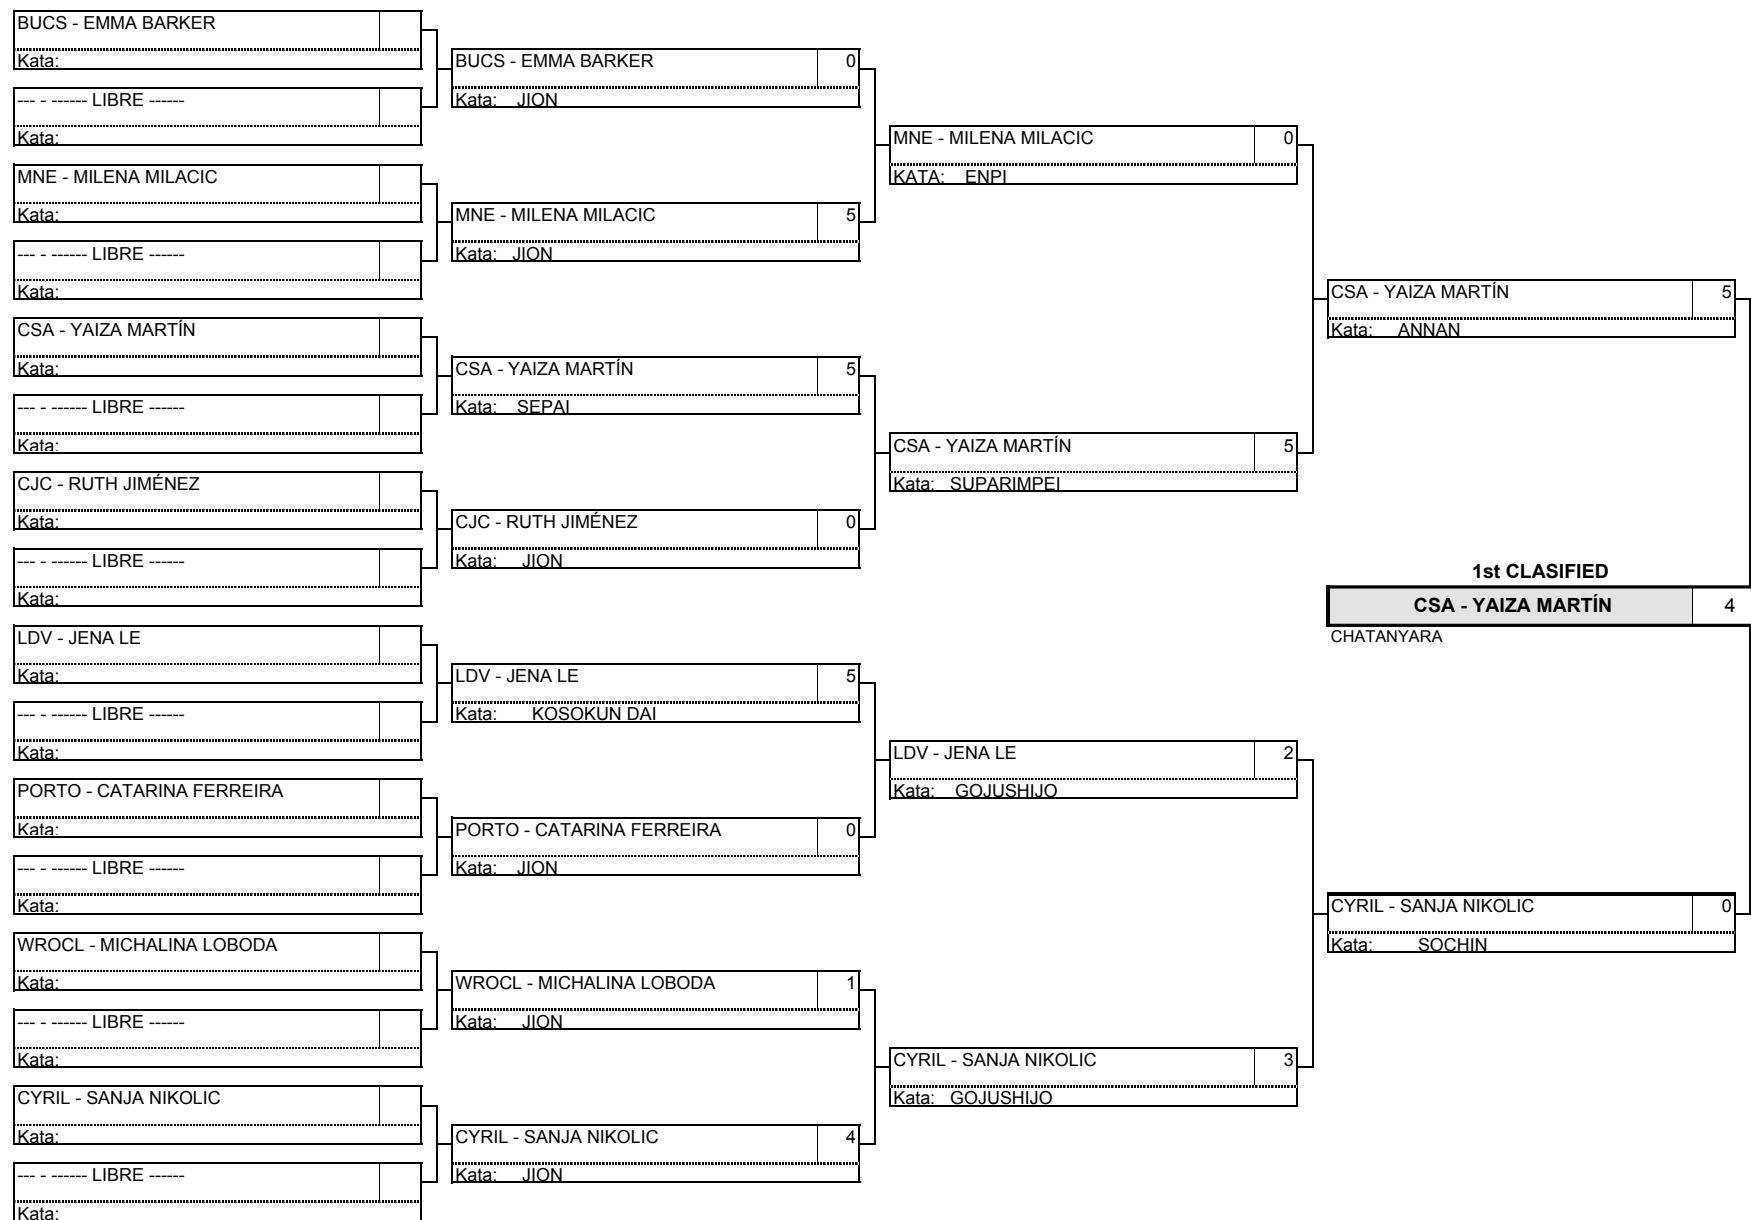

Category: FEMALE KATA

Total competitors = 16

Category: FEMALE KATA

Total competitors = 16

Category: FEMALE KATA

Total competitors = 16

POOL 1

POOL 2