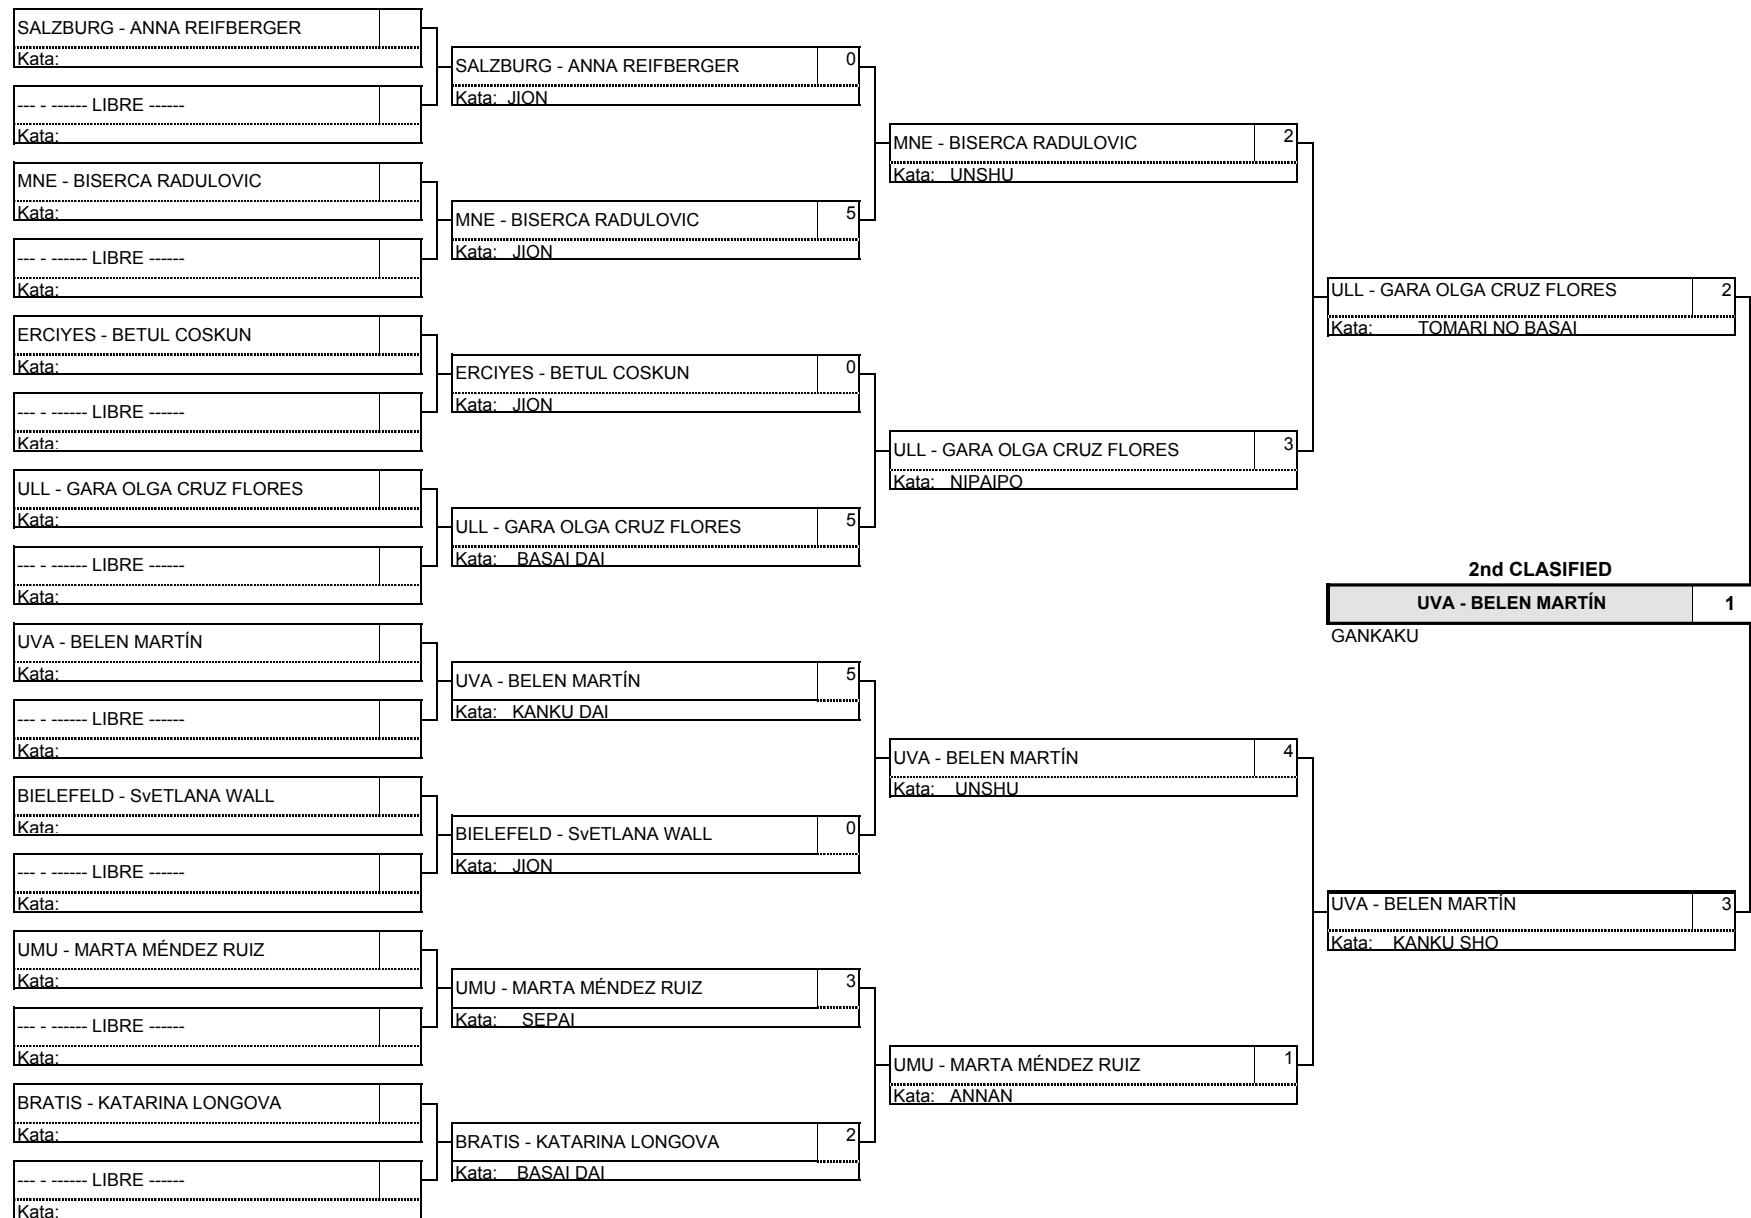

Category: FEMALE KATA

Total competitors = 16

Category: FEMALE KATA

Total competitors = 16

Category: FEMALE KATA

Total competitors = 16

POOL 1

POOL 2