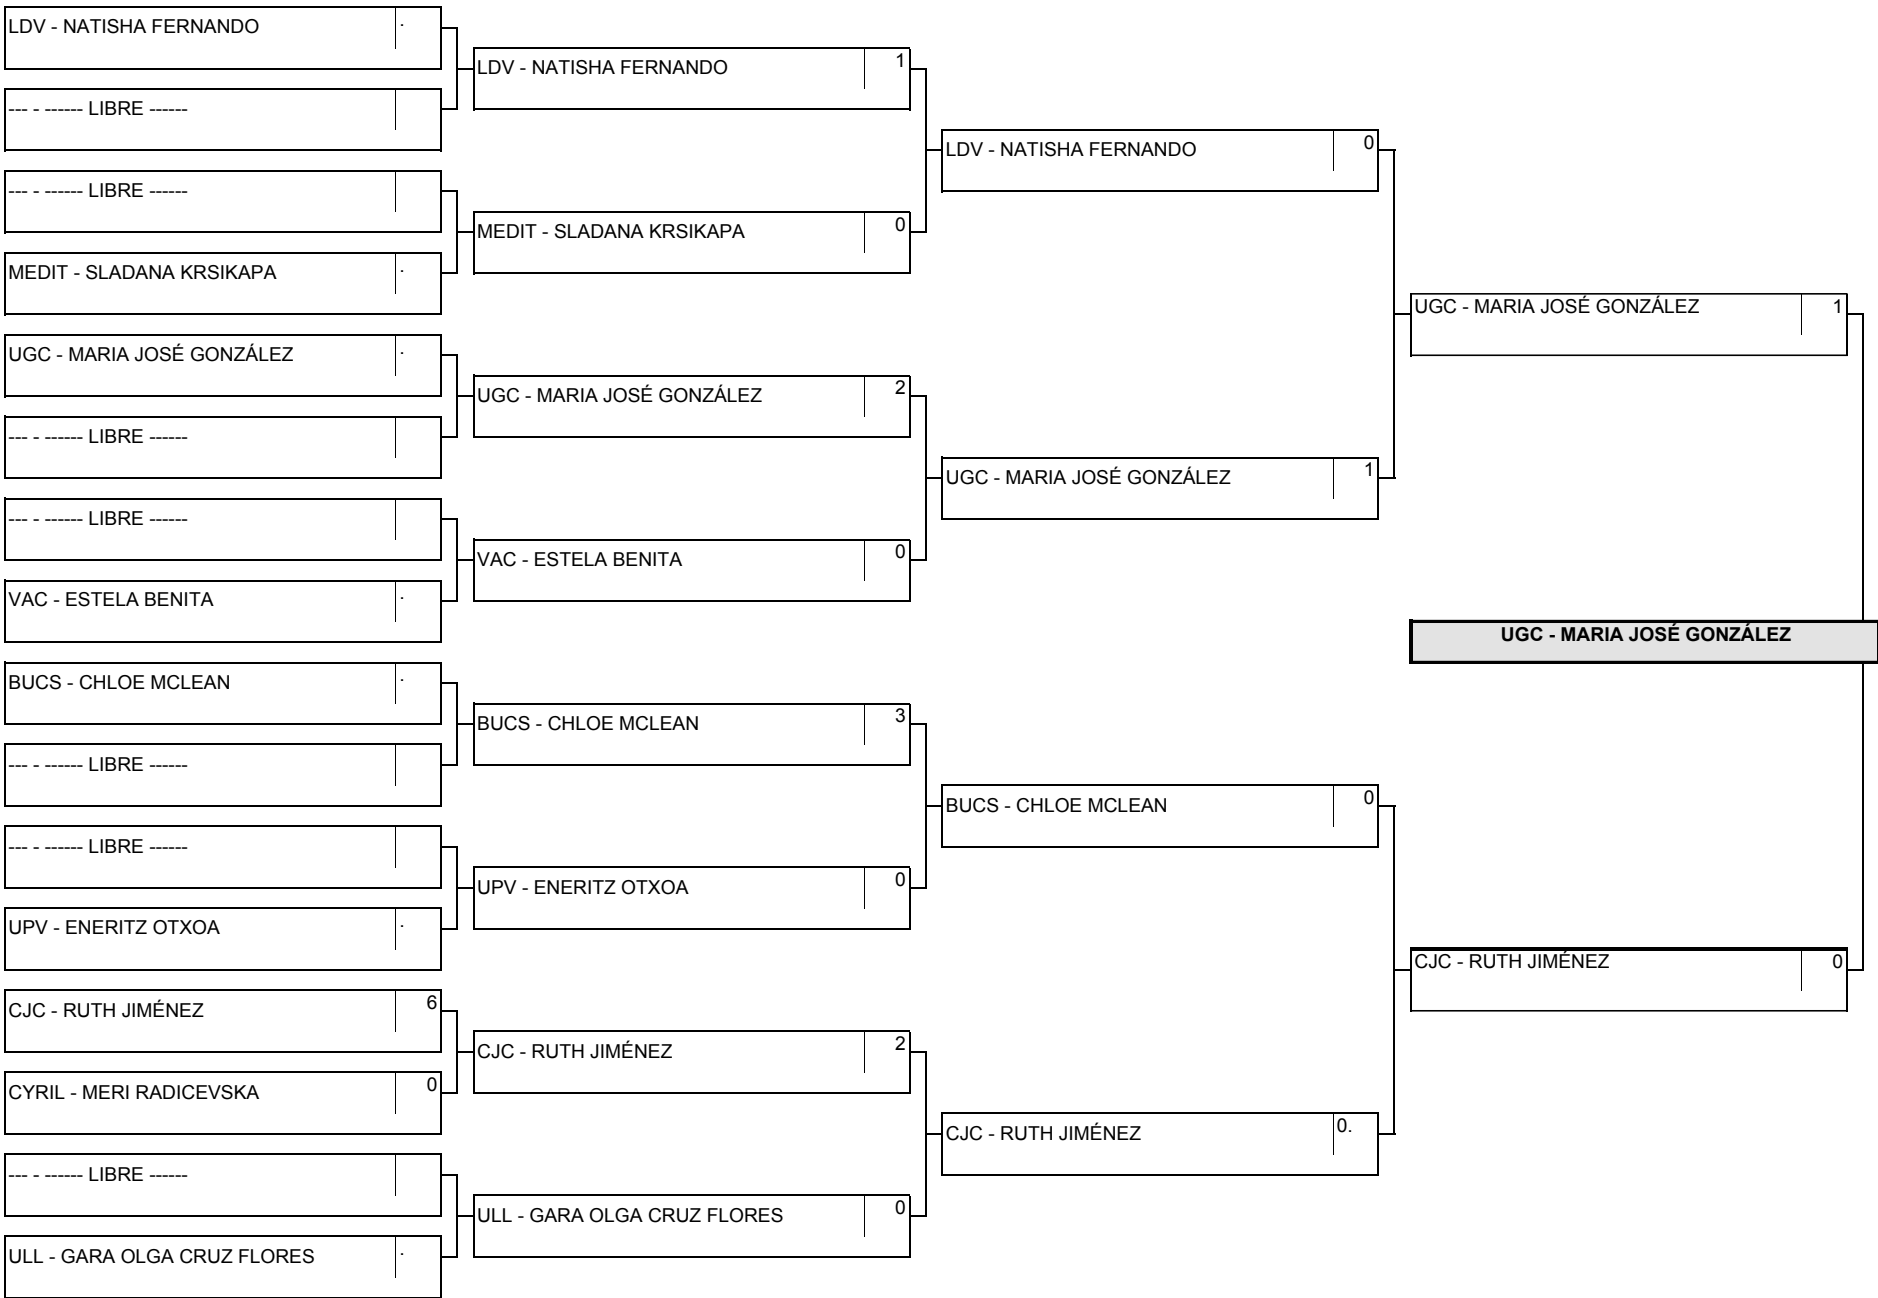

Category: FEMALE KUMITE -50 Kg

Total competitors = 9

Category: FEMALE KUMITE -50 Kg **Total competitors = 9**

**PARTE SUPERIOR
UPPER PART**

**PARTE INFERIOR
LOWER PART**