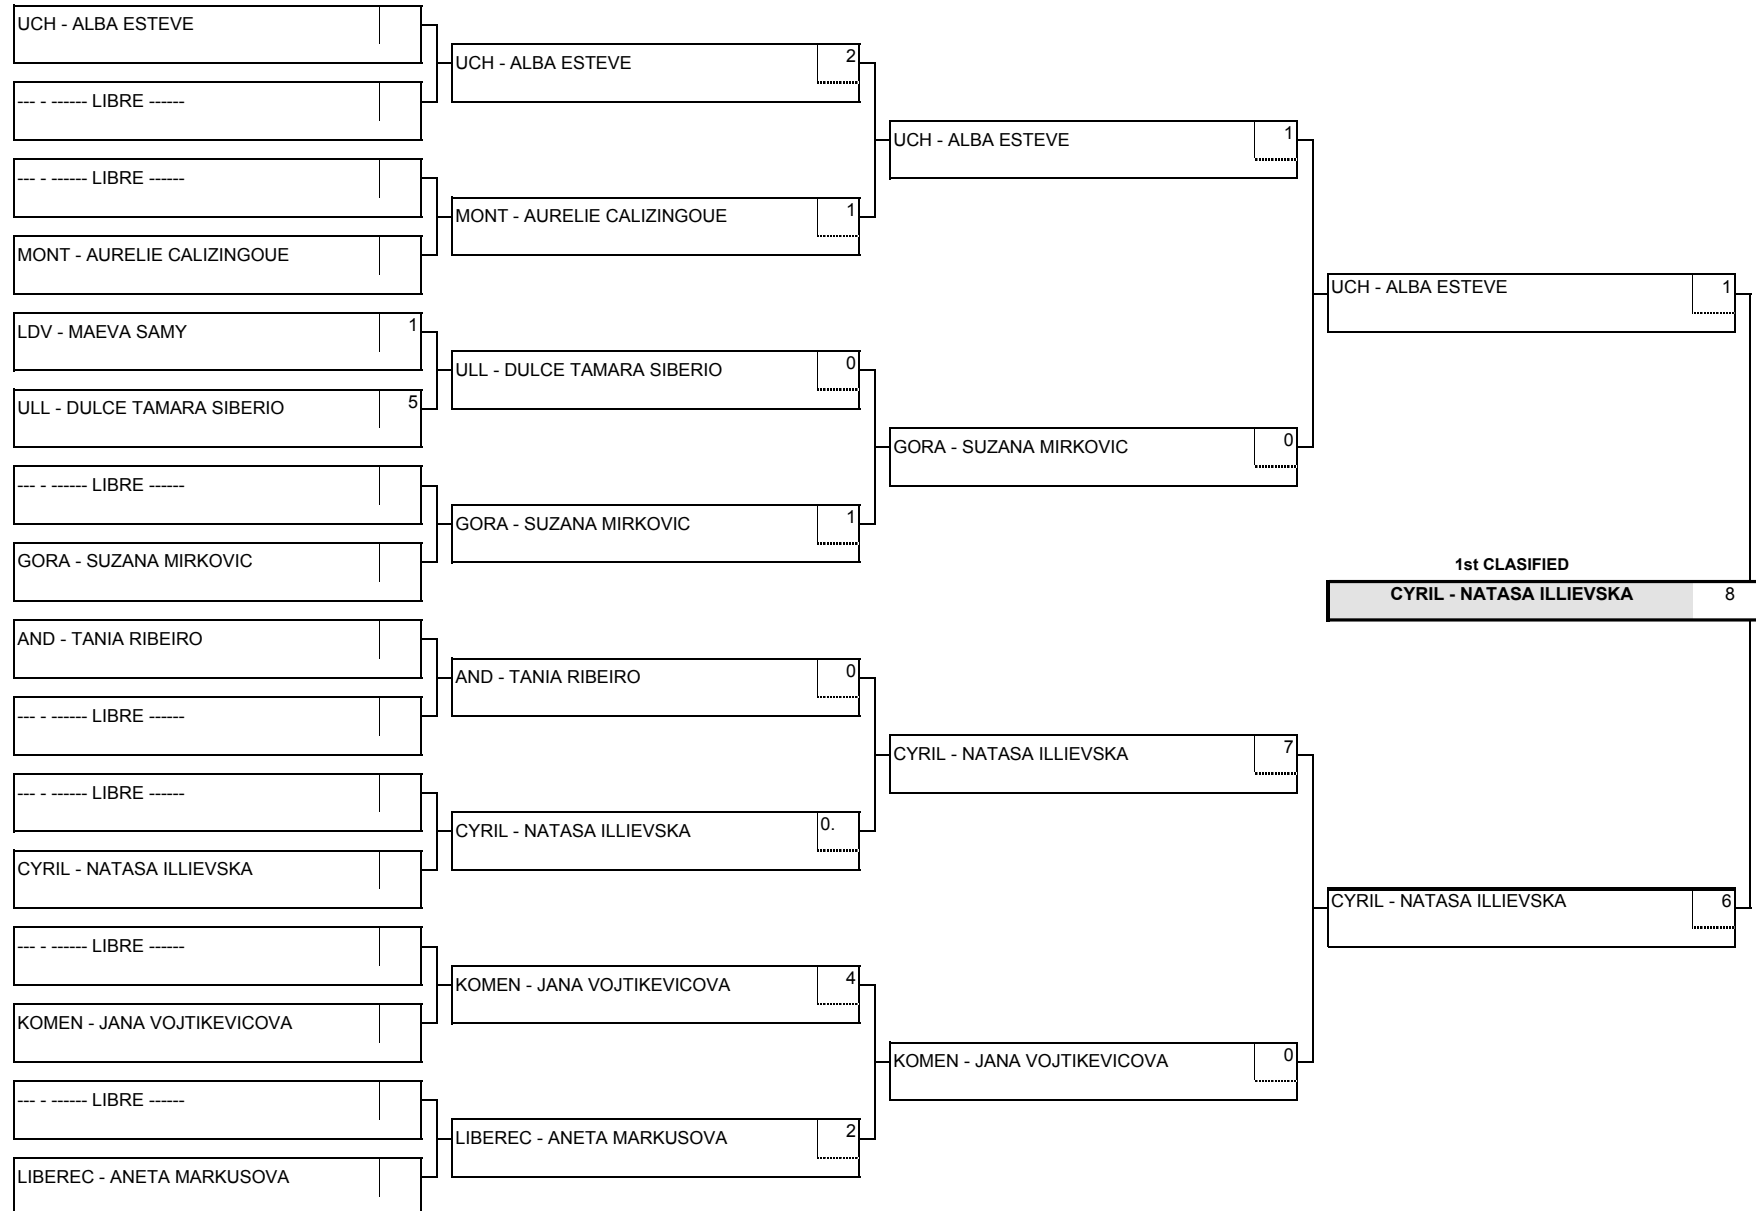

Category: FEMALE KUMITE -55 Kg

Total competitors = 18

Category: FEMALE KUMITE -55 Kg Total competitors = 18

Category: FEMALE KUMITE -55 Kg

Total competitors = 18