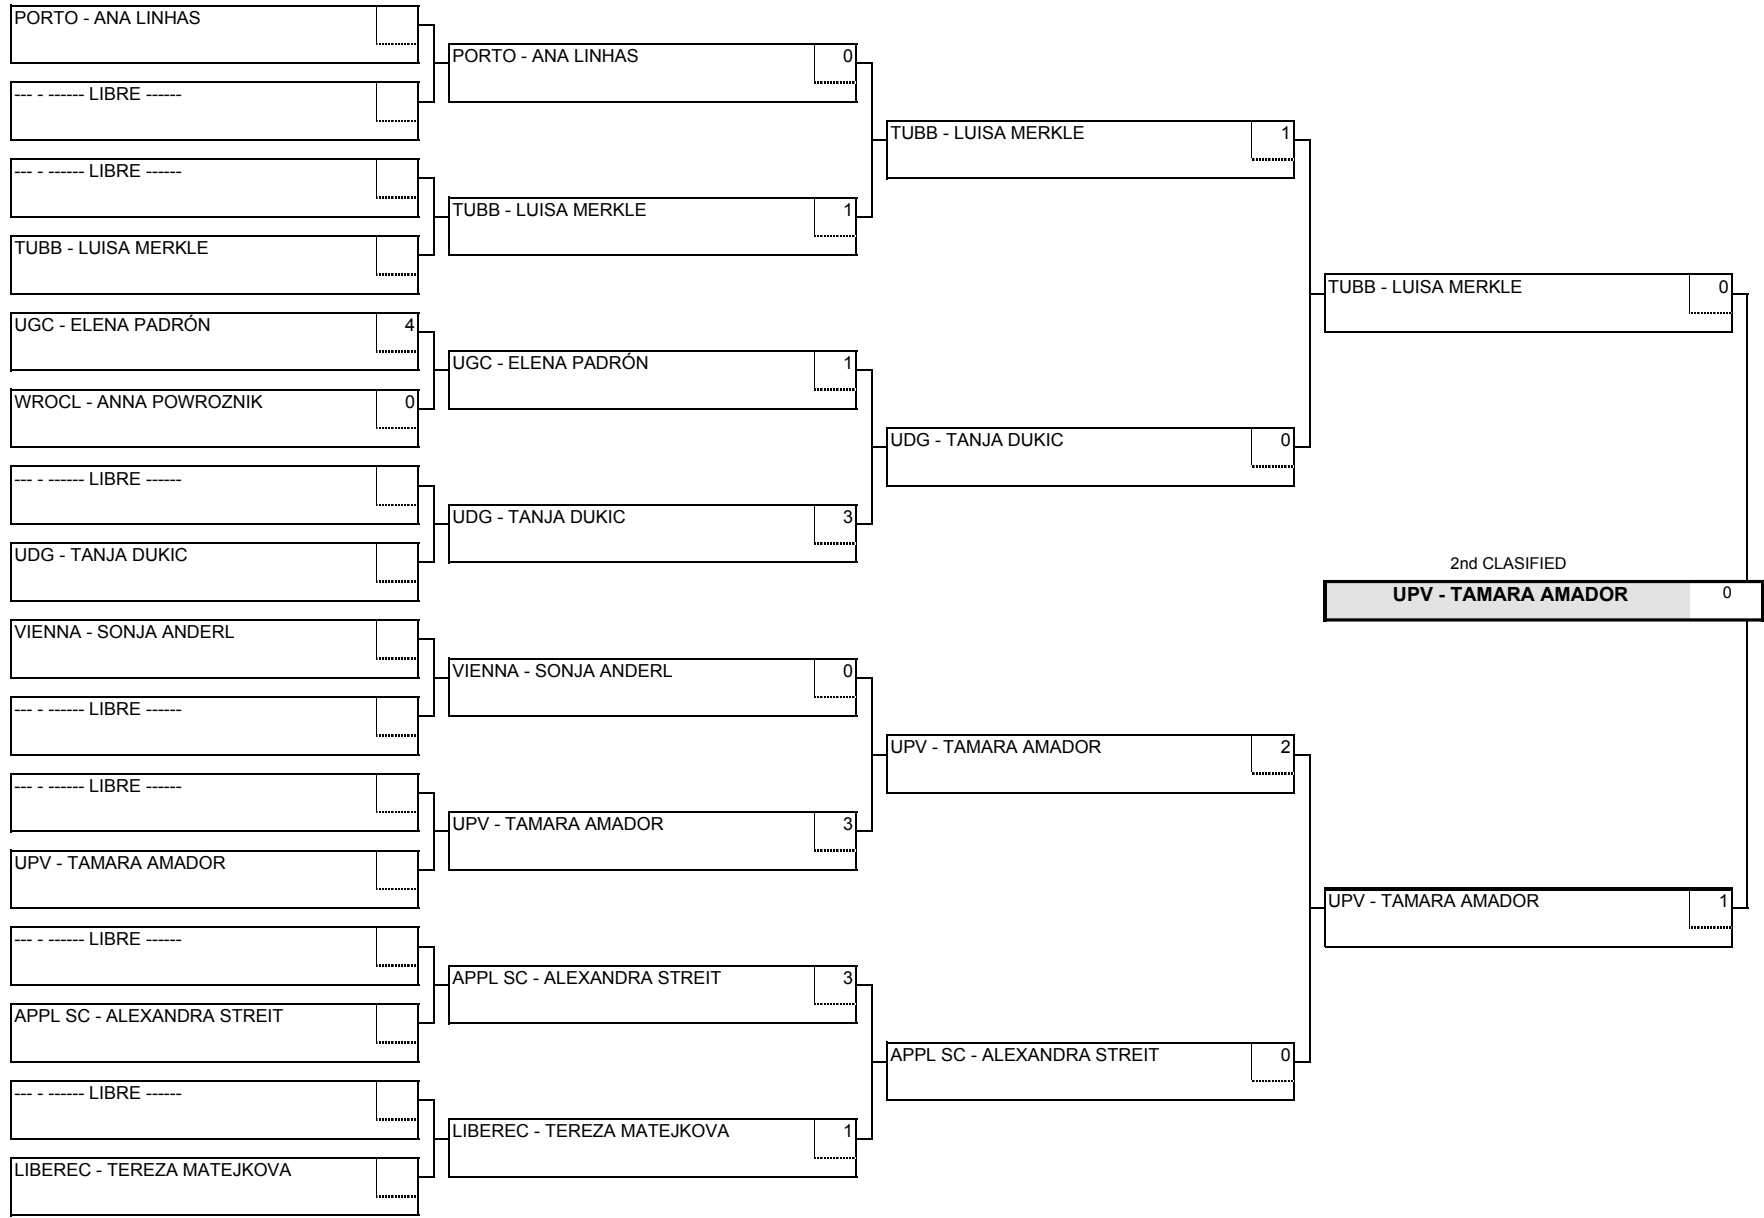

Category: FEMALE KUMITE -55 Kg

Total competitors = 18

Category: FEMALE KUMITE -55 Kg Total competitors = 18

Category: FEMALE KUMITE -55 Kg

Total competitors = 18