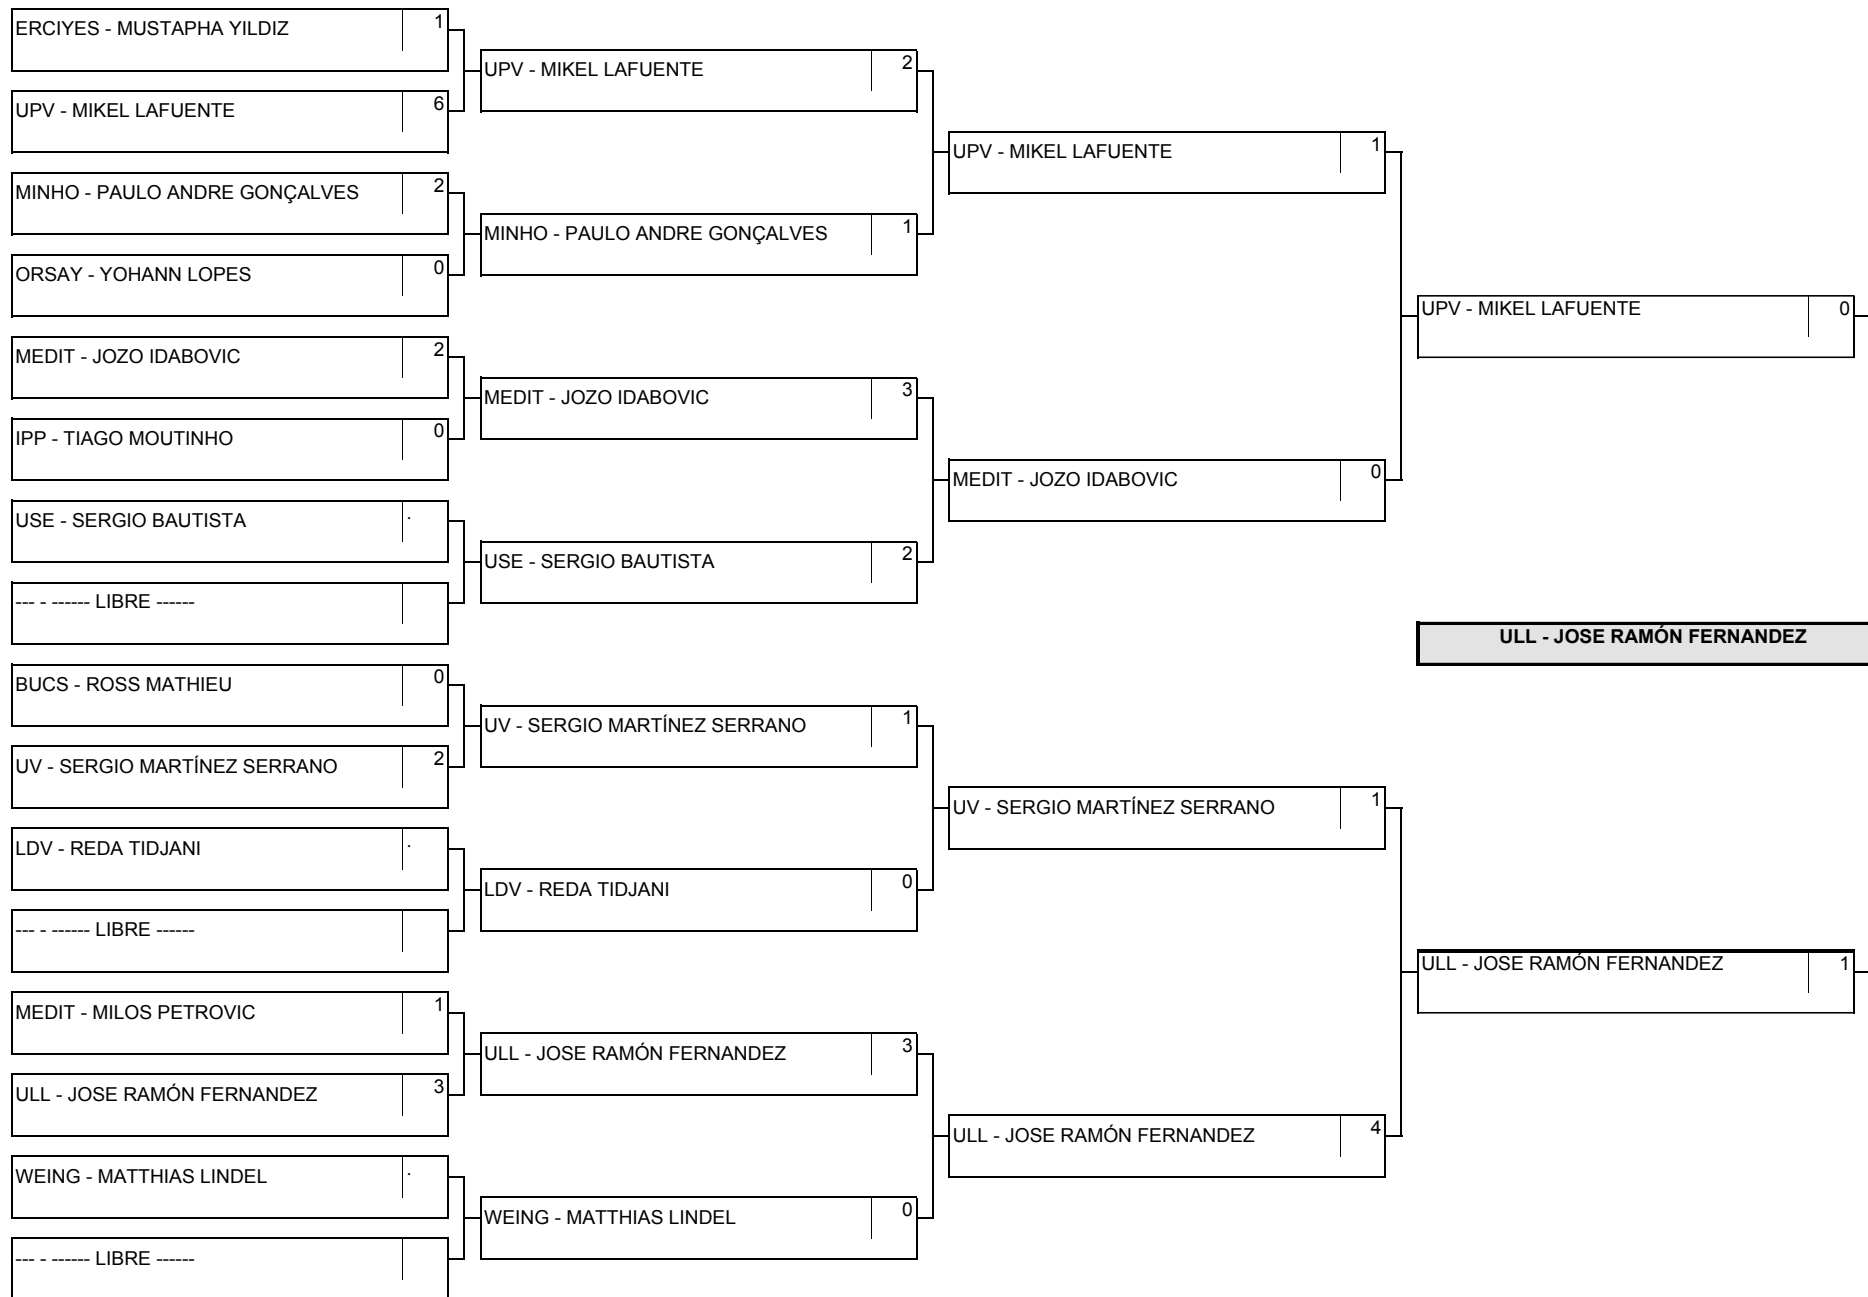

Category: MALE -60 Kg

Total competitors = 13

Category: MALE -60 Kg Total competitors = 13

**PARTE SUPERIOR
UPPER PART**

**PARTE INFERIOR
LOWER PART**