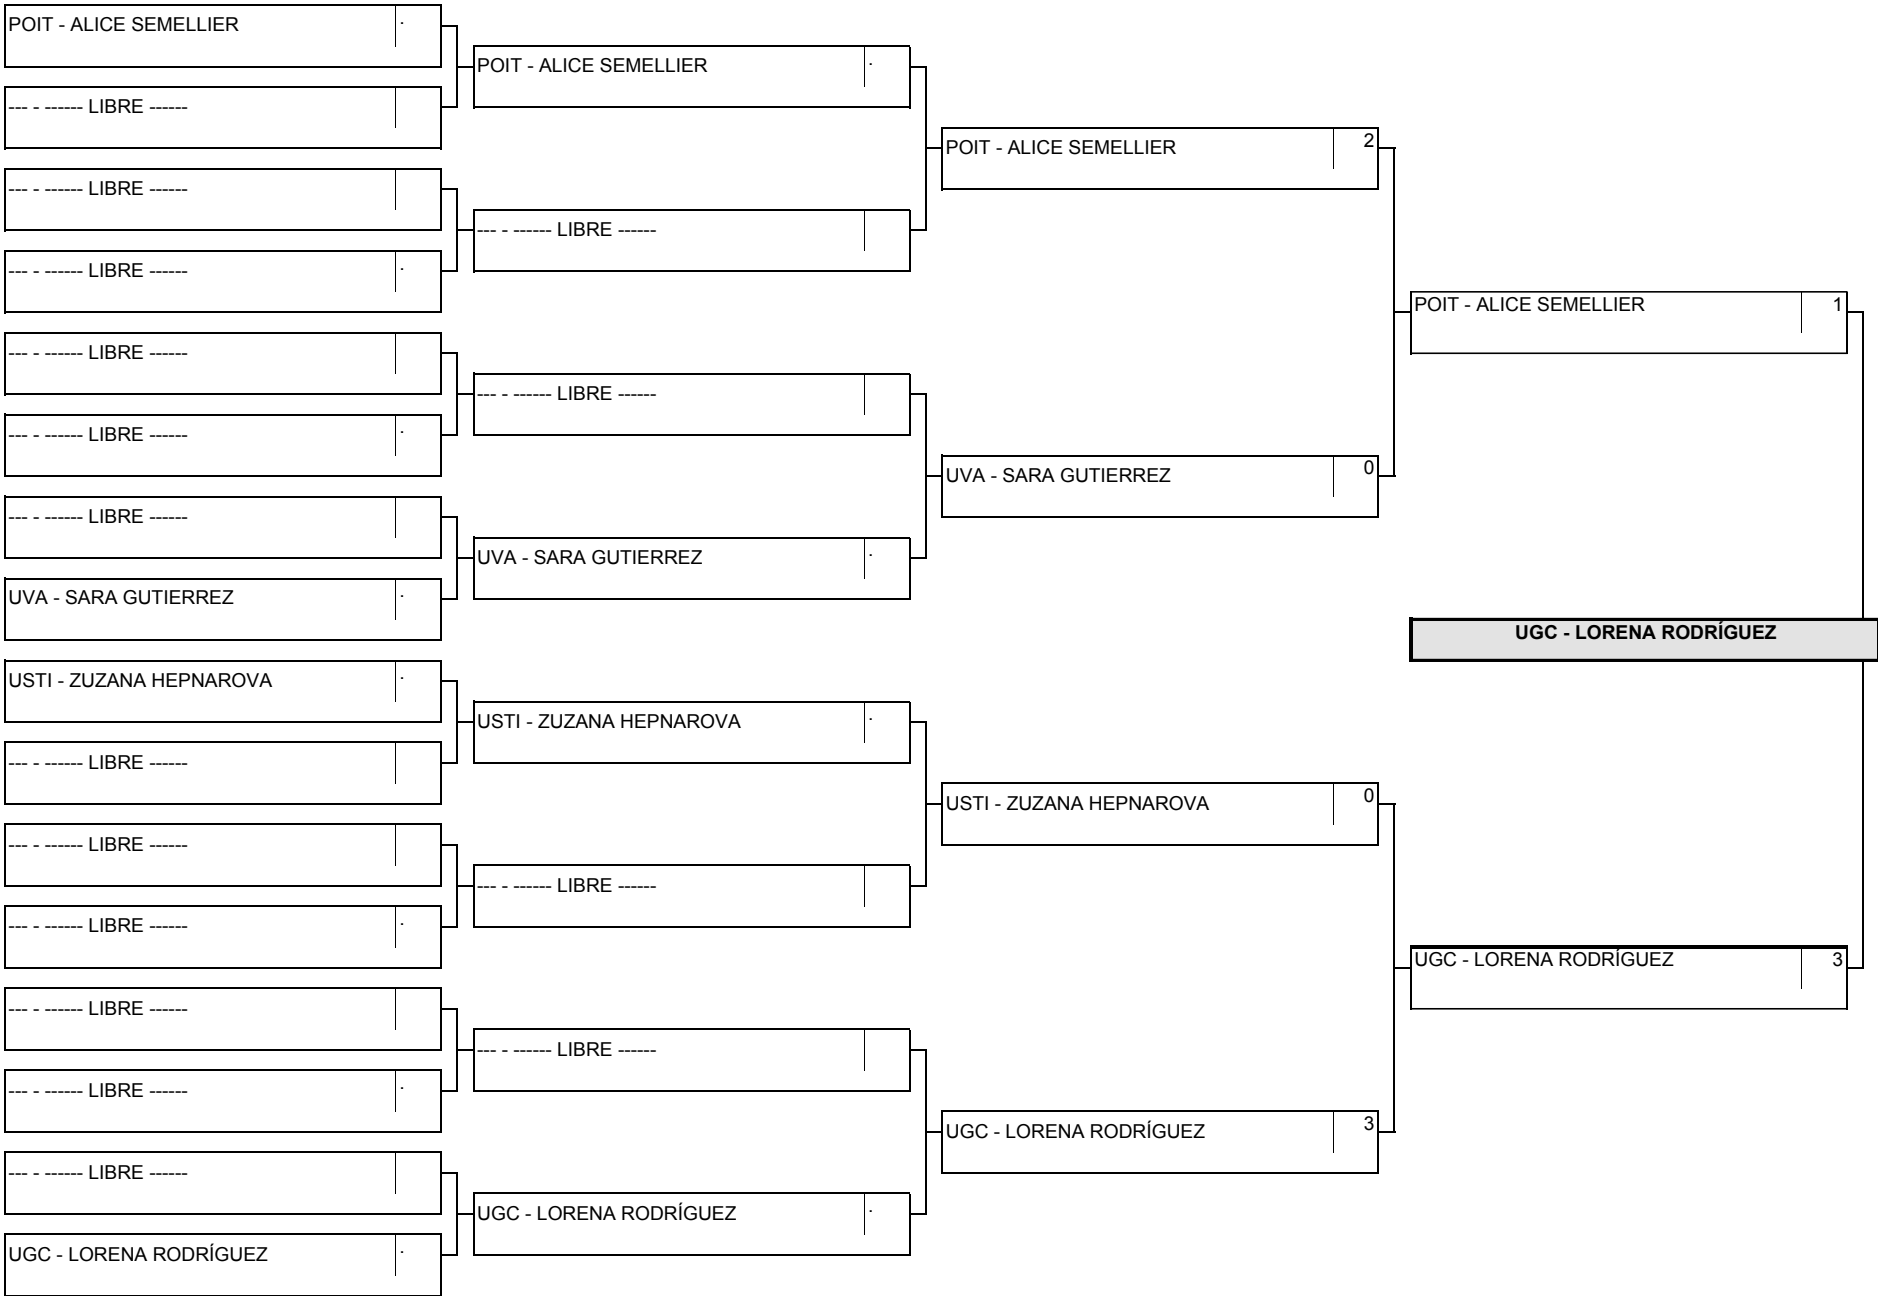

Category: FEMALE +68 Kg

Total competitors = 4

Consejo Superior de Deportes

UNIVERSIDAD D CORDOBA  
VICERRECTORADO DE ESTUDIANTES Y CULTURA

**Category: FEMALE +68 Kg** **Total competitors = 4**

**PARTE SUPERIOR  
UPPER PART**

**PARTE INFERIOR  
LOWER PART**